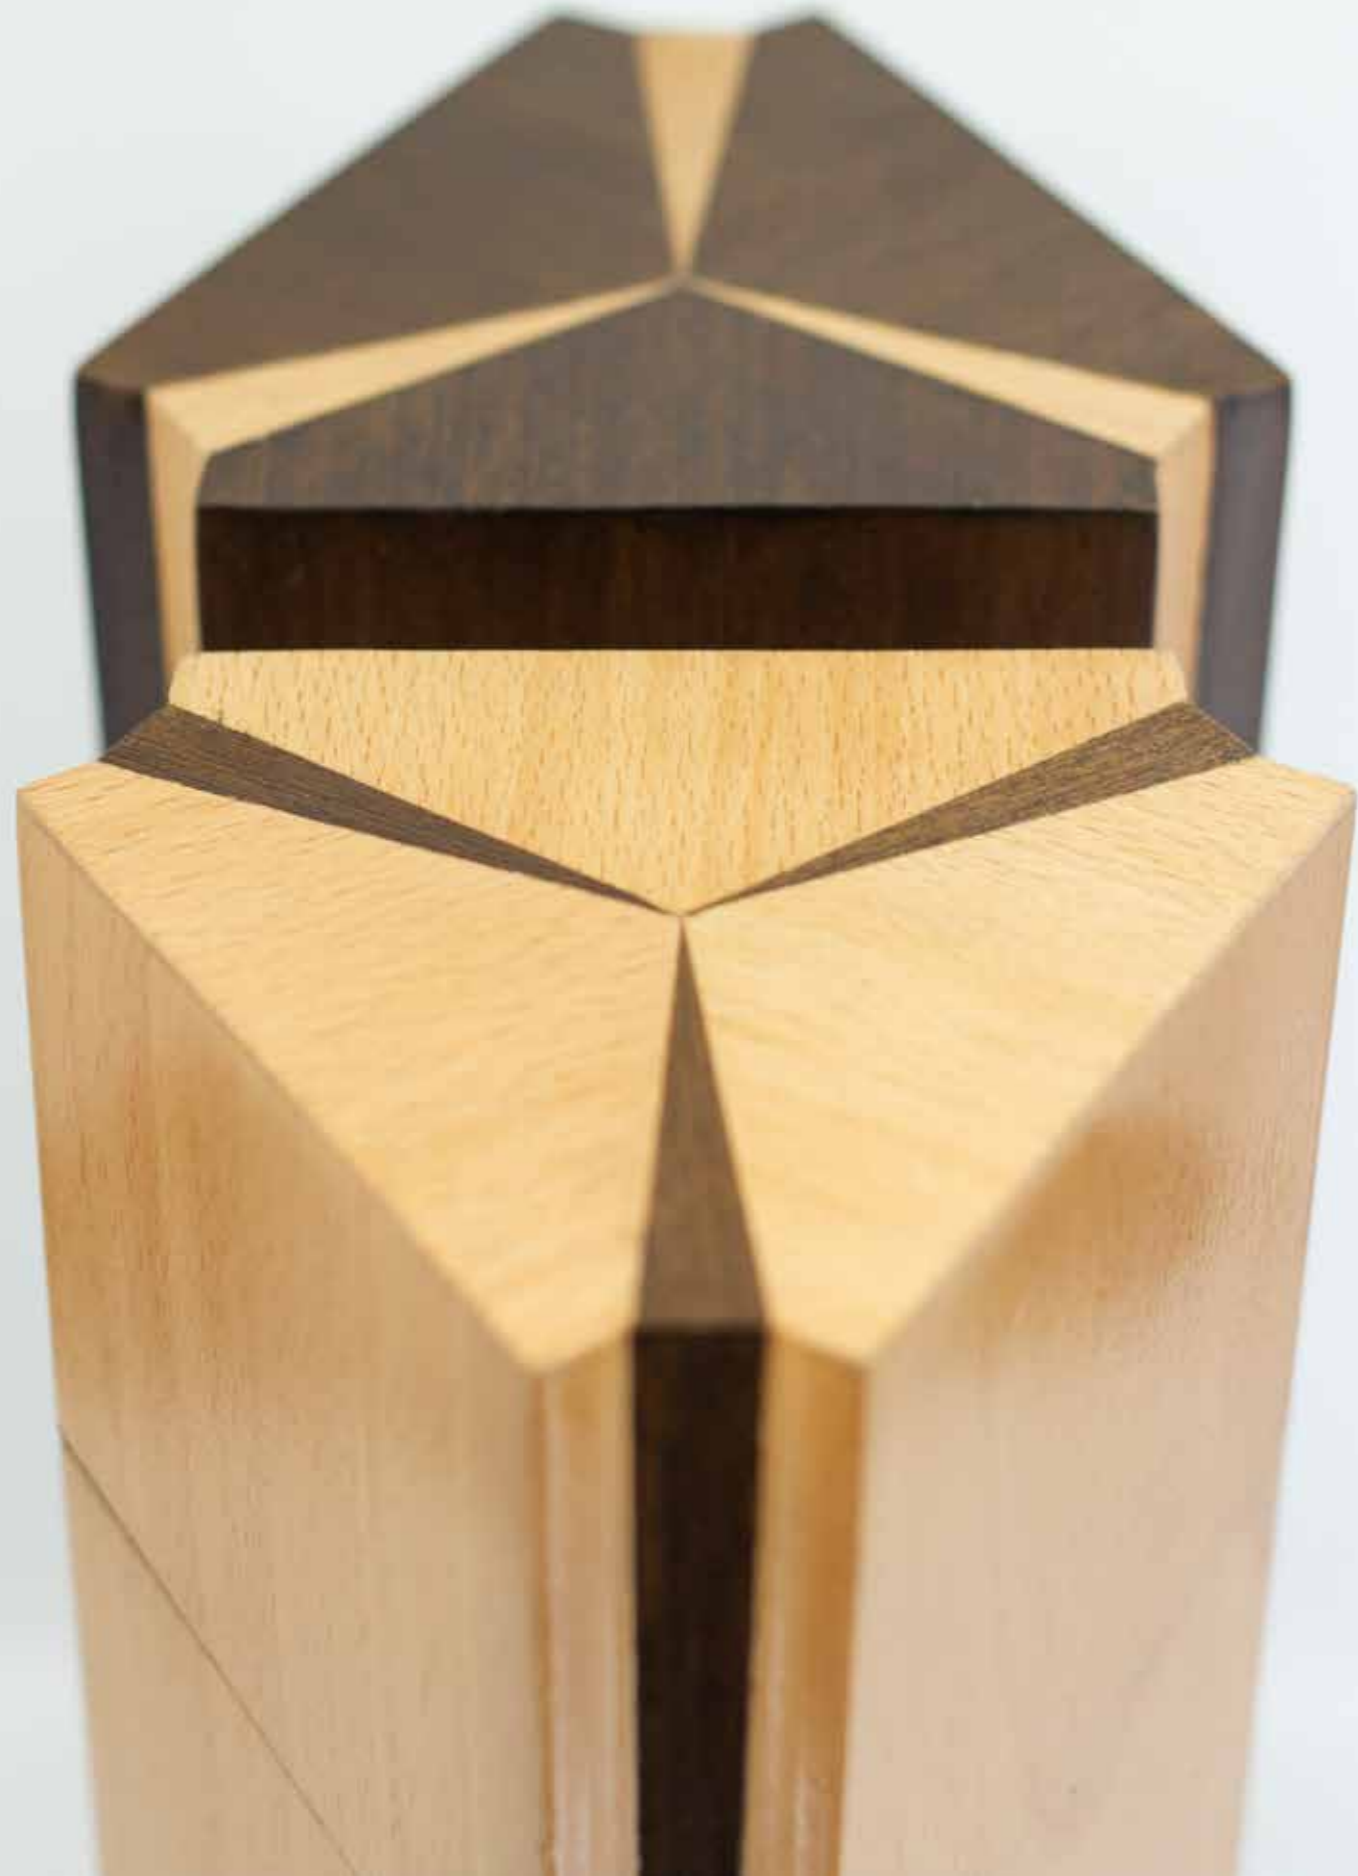

Obelos Urn

Many families wish to hold onto their loved one's ashes, keeping them close and in their thoughts. The Obelós is contemporary keepsake urn that sits comfortably within the home, with a quiet, tasteful elegance. The perfect size to be displayed on a mantelpiece, shelf or console table, the solid wood urn has a space within the upper section to hold personal mementos.

The three-sided tapered design has a cut away detail at each corner, exposing a contrasting face that resolves itself as a subtle star design on the top of the lid. A threaded wooden stopper keeps the ashes sealed in the lower section and a provides a dish on which to place small items, such as a wedding ring.

The Obelós is available in a light or dark finish that gracefully mirror one another, providing a striking and poignant reminder when twinned.

Light Wood