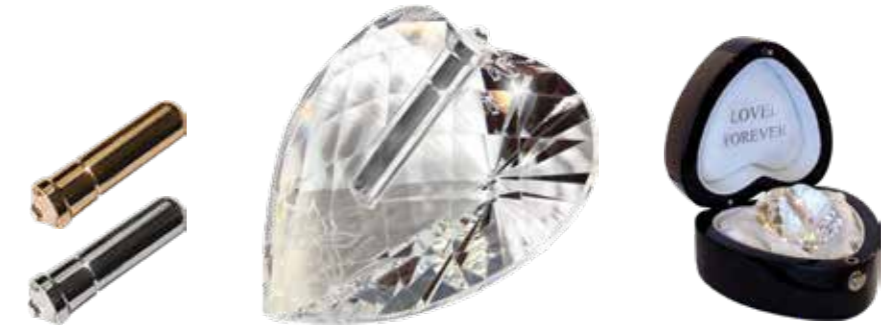

Crystal Heart

Available in gold or silver with a matching cylinder
and supplied with a black lacquer box.

H6 x W6 x D4cm

H6 x W6 x D6cm

H6 x W6 x D6cm

H6.5 x D6cm

H6.5 x D6cm